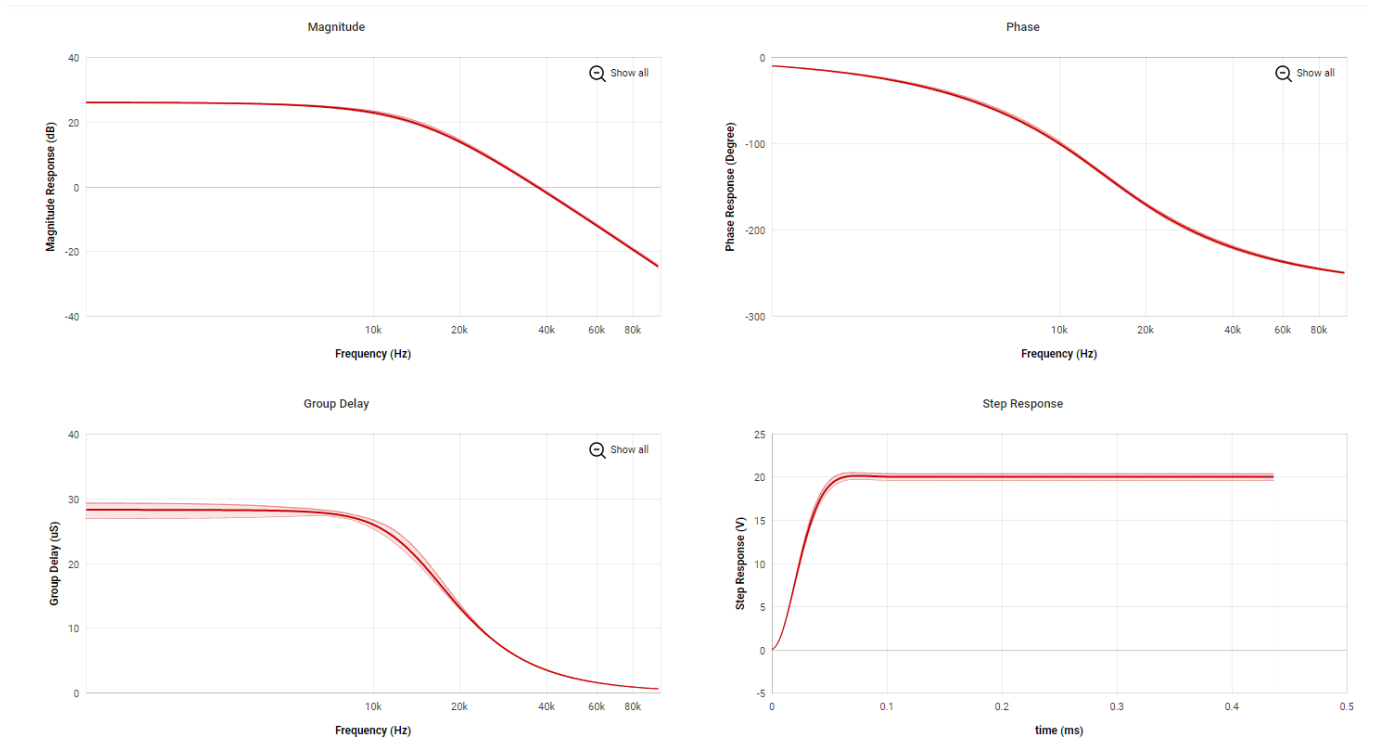

Abb. 1

PlayGround

From:

<https://wiki.mexle.hs-heilbronn.de/> - **Mexle Wiki**

Permanent link:

<https://wiki.mexle.hs-heilbronn.de/playground/playground>

Last update: **2020/09/15 12:17**